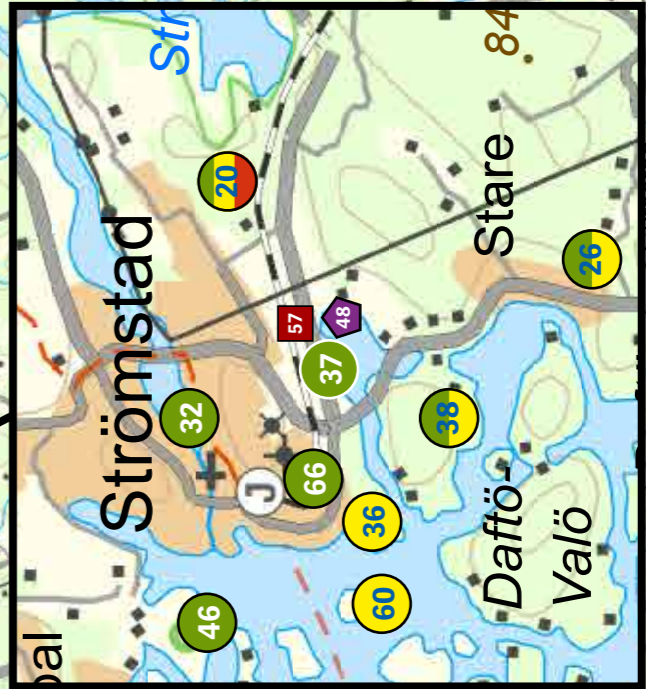

In the figures, page numbers are given for the trail and the color shows the degree of difficulty

- X **Easy** *Hvaleröarna*
- X **Medium**
- X **Hard**
- **Bird tower** Skjærhalden
- **Ancient memorial**

All trails in this hiking guide can be found at the following web address: <https://www.vastverige.com/stromstad/artikel/vandringssguide>